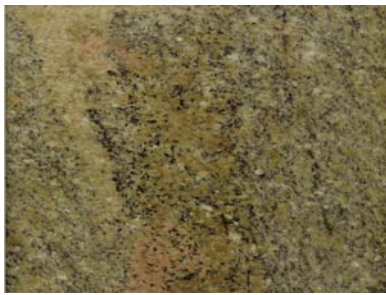

# GRANITE OPTIONS

GIALLO  
ORNAMENTALE

CREMA  
BORDEAUX

UBATUBA

VYARA

NEW VENETIAN  
GOLD

SANTA CECILIA  
CLASSIC

GIALLO FIORITO

TAN BROWN

ABSOLUTE  
BLACK

BLACK PEARL

TROPIC BROWN

**RENAISSANCE**

T 540-342-15148

F 540-342-1417

ACTUAL COLOR MAY  
VARY FROM PRINTED  
SAMPLE

1/2 BEVEL

DEMI BULLNOSE

FULL BULLNOSE

FLAT OGEE

OGEE BULL

WATERFALL

COLOR OPTIONS:

OTHER COLORS AVAILABLE UPON REQUEST